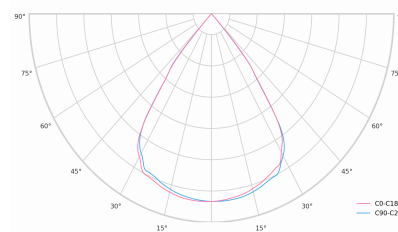

Light distribution