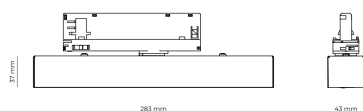

|                            |               |
|----------------------------|---------------|
| Ripple                     | 1 %           |
| DALI address               | 1             |
| Standby power              | 0.30 W        |
| Inrush current             | 10 A          |
| Inrush time                | 80 µs         |
| Optical system             | Lenses        |
| Optical part material      | PMMA          |
| Surface finish             | Powder coated |
| Width                      | 43.00 cm      |
| Height                     | 37.00 cm      |
| Length                     | 283.00 cm     |
| Weight                     | 0.45 kg       |
| Service lifetime (L80 B10) | 50 000 h      |
| Warranty                   | 5 years       |

### Dimensions